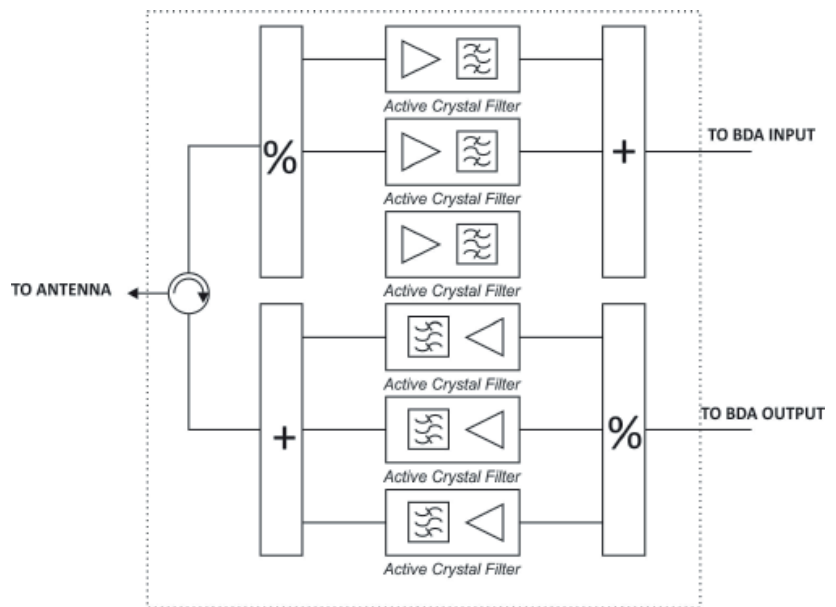

# VHF CHANNELIZED SIGNAL BOOSTER EXTERNAL BRANCHING - 2 CHANNELS

**MBC15-2-ACF25**

## Specification

## Value

Type	Front End Channelized Combining System
Band	150-174MHz
Downlink Channels	2 channels, factory preset
Uplink Channels, in MHz	2 channels, factory preset
Channel filters BW	12.5 or 25 KHz, factory preset
Gain to BDA in	5dB
Gain to BDA out	25dB
Composite Output power as DL out	+18dBm (13dBm per carrier)
Composite Output power as UL out	+18dBm (13dBm per carrier)
UL to DL isolation	>70dB
VSWR	<1.5:1 all ports
Connectors	N (f)
Environmental	NEMA4X
Dimensions	20 x 18 x 9 in • 508 x 457,2 x 228,6 mm
Weight	55lbs
Temp Range	-22 to 140°F • -30 to +60°C
Mounting	Pipe or wall as standard
Power	110-220VAC 50/60Hz