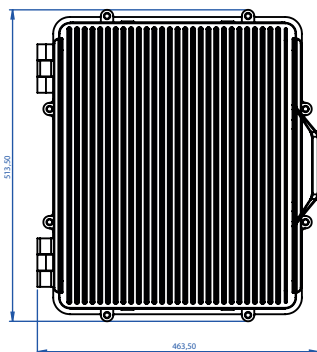

# VHF CHANNELIZED SIGNAL BOOSTER EXTERNAL BRANCHING - 2 CHANNELS

**MBC15-2-ACF25**

## Specification

## Value

Type	Front End Channelized Combining System
Band	150-174MHz
Downlink Channels	2 channels, factory preset
Uplink Channels, in MHz	2 channels, factory preset
Channel filters BW	12.5 or 25 KHz, factory preset
Gain to BDA in	5dB
Gain to BDA out	25dB
Composite Output power as DL out	+18dBm (13dBm per carrier)
Composite Output power as UL out	+18dBm (13dBm per carrier)
UL to DL isolation	>70dB
VSWR	<1.5:1 all ports
Connectors	N (f)
Environmental	NEMA4X
Dimensions	20 x 18 x 9 in • 508 x 457,2 x 228,6 mm
Weight	55lbs
Temp Range	-22 to 140°F • -30 to +60°C
Mounting	Pipe or wall as standard
Power	110-220VAC 50/60Hz